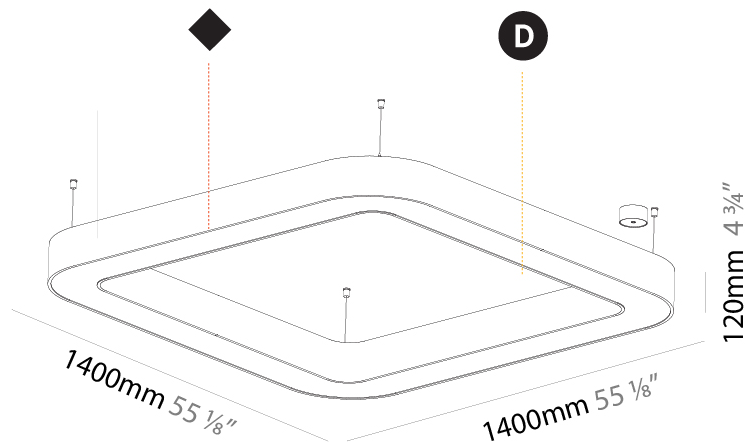

GENERAL

Series: Glorious
Subseries: Glorious Quantum
Brand: Prolicht
Division: Architectural
Mounting Type: Suspension
Mounting Location: Ceiling
Subcategory: Ambient

PHYSICAL

Shape: Square
Length (mm): 1400
Length (in): 55 1/8
Width (mm): 1400
Width (in): 55 1/8
Height (mm): 120
Height (in): 4 3/4
Max. Overall Height (mm): 2120
Max. Overall Height (in): 83 7/16
Light Distribution: Direct
Weight (kg): 17.644
Weight (lbs): 38.82
Diffuser: PMMA - Opal or Micro-Prism
Fixture Finish: SSR / BKV / CWI / CRY / HAB / UFT / ITA / RUA / FTG / MYG / LOD / PUS / FRO / FUP / KIA / POP / BLS / SPG / MEY / GOH / GUM / CHC / COM / ABZ / JAG / OBR / MOS / ROR
Fixture Material: Aluminum

ELECTRICAL

Lamp Type: LED (Zhaga Standard)
Input Wattage (W): 80
Total Output Wattage (W): 64 / 51.2 (3500K)
Dimming: Non-Dimming / Phase Dimming (120Vac only) / 0-10V Dimming
Driver Included: Yes
Driver Location: Integrated
Driver Type: Constant Current - 120 / 277Vac
Driver Class: Class 2
Input Voltage (V): 120 - 277
Constant Current (MA): 350 / 800 (3500K)

LED

Color Temperature (°K): 3000 / 3500 / 4000
Max. Delivered Lumen (lm): 7380 / 7644 / 7800
CRI: >80 CRI
Efficiency (%): 0.65
Lamp Life (hrs): 50000

OPTICAL

RATINGS AND CERTIFICATIONS

Certified By: Certified for North American Standards
IP rating: IP20