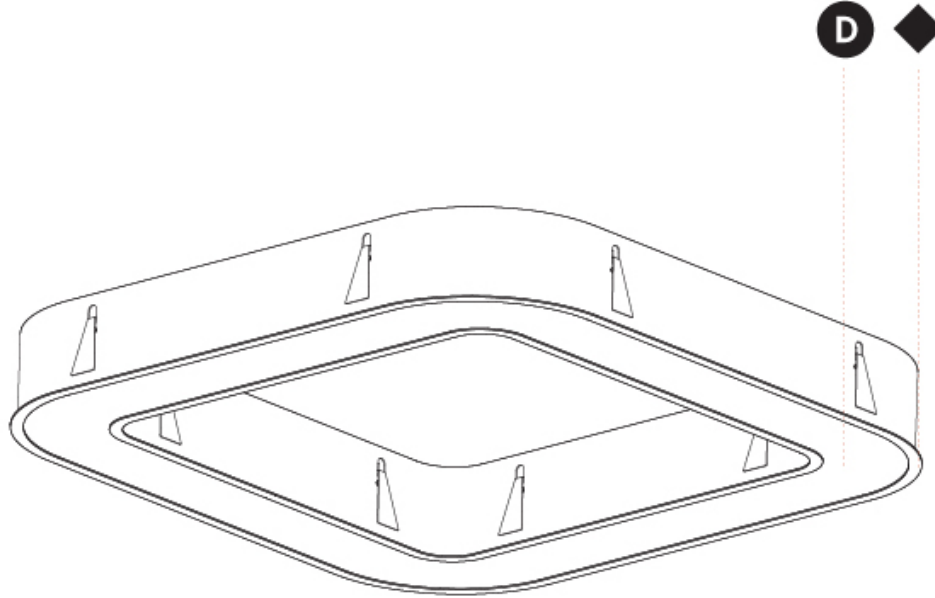

GLORIOUS QUANTUM RECESSED

A37563-

PROJECT	_____
TYPE	_____
SPECIFIER	_____
QUANTITY	_____
DATE	_____

A