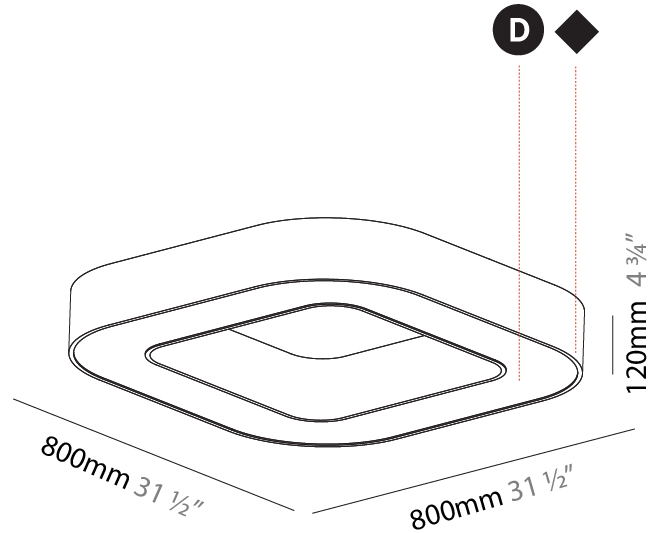

1. To build a product code in our configurator select the specify button on the base model # product page
2. To build a manual product code on this datasheet choose from the options listed below in blue font and add the suffix to the base model #

GENERAL

Series: Glorious
Subseries: Glorious Quantum
Brand: Prolicht
Division: Architectural
Mounting Type: Surface
Mounting Location: Ceiling
Subcategory: Ambient

PHYSICAL

Shape: Square
Length (mm): 800
Length (in): 31 1/2
Width (mm): 800
Width (in): 31 1/2
Height (mm): 120
Height (in): 4 3/4
Light Distribution: Direct
Weight (kg): 9.04
Weight (lbs): 19.92
Diffuser: [PMMA - Opal or Micro-Prism](#)
Fixture Finish: [SSR / BKV / CWI / CRY / HAB / UFT / ITA / RUA / FTG / MYG / LOD / PUS / FRO / FUP / KIA / POP / BLS / SPG / MEY / GOH / GUM / CHC / COM / ABZ / JAG / OBR / MOS / ROR](#)
Fixture Material: Aluminum

ELECTRICAL

Lamp Type: LED (Zhaga Standard)
Input Wattage (W): 40
Total Output Wattage (W): 32 / 25.6 (3500K)
Dimming: [Non-Dimming / Phase Dimming (120Vac only) / 0-10V Dimming](#)
Driver Included: Yes
Driver Location: Integrated
Driver Type: Constant Current - 120 / 277Vac
Driver Class: Class 2
Input Voltage (V): 120 - 277
Constant Current (MA): 350 / 800 (3500K)

LED

[Color Temperature (°K): 3000 / 3500 / 4000](#)
Max. Delivered Lumen (lm): 3690 / 3822 / 3900
CRI: >80 CRI
Efficiency (%): 65
Lamp Life (hrs): 50000

OPTICAL

RATINGS AND CERTIFICATIONS

Certified By: Certified for North American Standards
IP rating: IP20