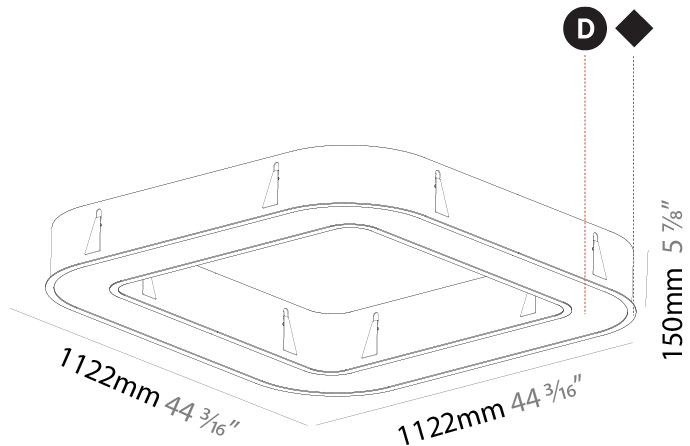

GENERAL

Series: Glorious
Subseries: Glorious Quantum
Brand: Prolicht
Division: Architectural
Mounting Type: Recessed
Mounting Location: Ceiling
Subcategory: Ambient

PHYSICAL

Shape: Square
Length (mm): 1122
Length (in): 44 ³/₁₆
Width (mm): 1122
Width (in): 44 ³/₁₆
Height (mm): 150
Height (in): 5 ⁷/₈
Min. Recessing Depth (mm): 160
Min. Recessing Depth (in): 6 ⁵/₁₆
Light Distribution: Direct
Weight (kg): 16.085
Weight (lbs): 35.39
Diffuser: PMMA - Opal or Micro-Prism
Fixture Finish: SSR / BKV / CWI / CRY / HAB / UFT / ITA / RUA / FTG / MYG / LOD / PUS / FRO / FUP / KIA / POP / BLS / SPG / MEY / GOH / GUM / CHC / COM / ABZ / JAG / OBR / MOS / ROR
Fixture Material: Aluminum

ELECTRICAL

Lamp Type: LED (Zhaga Standard)
Input Wattage (W): 60
Total Output Wattage (W): 48 / 38.4 (3500K)
Dimming: Non-Dimming / Phase Dimming (120Vac only) / 0-10V Dimming
Driver Included: Yes
Driver Location: Integrated
Driver Type: Constant Current - 120 / 277Vac
Driver Class: Class 2
Input Voltage (V): 120 - 277
Constant Current (MA): 350 / 1200 (3500K)

LED

Color Temperature (°K): 3000 / 3500 / 4000
Max. Delivered Lumen (lm): 5540 / 5733 / 5850
CRI: >80 CRI
Efficiency (%): 65
Lamp Life (hrs): 50000

OPTICAL

RATINGS AND CERTIFICATIONS

Certified By: Certified for North American Standards
IP rating: IP20