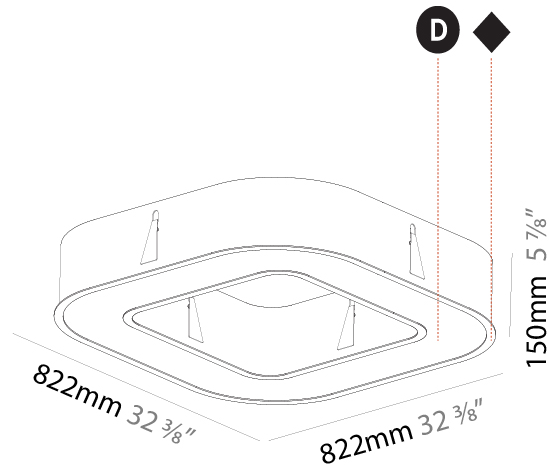

GENERAL

Series: Glorious
Subseries: Glorious Quantum
Brand: Prolicht
Division: Architectural
Mounting Type: Recessed
Mounting Location: Ceiling
Subcategory: Ambient

PHYSICAL

Shape: Square
Length (mm): 822
Length (in): 32 ³/₈
Width (mm): 822
Width (in): 32 ³/₈
Height (mm): 150
Height (in): 5 ⁷/₈
Min. Recessing Depth (mm): 160
Min. Recessing Depth (in): 6 ⁵/₁₆
Light Distribution: Direct
Weight (kg): 10.55
Weight (lbs): 23.21
Diffuser: PMMA - Opal or Micro-Prism
Fixture Finish: SSR / BKV / CWI / CRY / HAB / UFT / ITA / RUA / FTG / MYG / LOD / PUS / FRO / FUP / KIA / POP / BLS / SPG / MEY / GOH / GUM / CHC / COM / ABZ / JAG / OBR / MOS / ROR
Fixture Material: Aluminum

ELECTRICAL

Lamp Type: LED (Zhaga Standard)
Input Wattage (W): 40
Total Output Wattage (W): 32 / 25.6 (3500K)
Dimming: Non-Dimming / Phase Dimming (120Vac only) / 0-10V Dimming
Driver Included: Yes
Driver Location: Integrated
Driver Type: Constant Current - 120 / 277Vac
Driver Class: Class 2
Input Voltage (V): 120 - 277
Constant Current (MA): 350 / 800 (3500K)

LED

Color Temperature (°K): 3000 / 3500 / 4000
Max. Delivered Lumen (lm): 3690 / 3822 / 3900
CRI: >80 CRI
Efficiency (%): 65
Lamp Life (hrs): 50000

OPTICAL

RATINGS AND CERTIFICATIONS

Certified By: Certified for North American Standards
IP rating: IP20