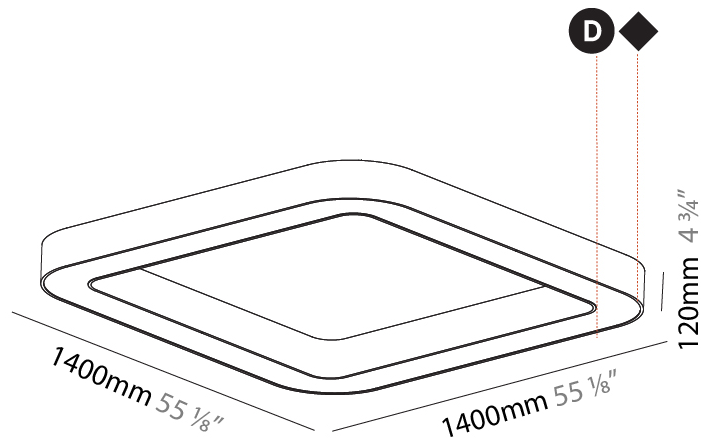

1. To build a product code in our configurator select the specify button on the base model # product page
2. To build a manual product code on this datasheet choose from the options listed below in blue font and add the suffix to the base model #

GENERAL

Series: Glorious
Subseries: Glorious Quantum
Brand: Prolicht
Division: Architectural
Mounting Type: Surface
Mounting Location: Ceiling

PHYSICAL

Length (mm): 1400
Length (in): 55 1/8
Width (mm): 1400
Width (in): 55 1/8
Height (mm): 120
Height (in): 4 3/4
Light Distribution: Direct
Weight (kg): 16.878
Weight (lbs): 37.13
Diffuser: PMMA - Opal or Micro-Prism
Fixture Finish: SSR / BKV / CWI / CRY / HAB / UFT / ITA / RUA / FTG / MYG / LOD / PUS / FRO / FUP / KIA / POP / BLS / SPG / MEY / GOH / GUM / CHC / COM / ABZ / JAG / OBR / MOS / ROR
Fixture Material: Aluminum

ELECTRICAL

Lamp Type: LED (Zhaga Standard)
Input Wattage (W): 80
Total Output Wattage (W): 64 / 51.2 (3500K)
Dimming: Non-Dimming / Phase Dimming (120Vac only) / 0-10V Dimming
Driver Included: Yes
Driver Location: Integrated
Driver Type: Constant Current - 120 / 277Vac
Driver Class: Class 2
Input Voltage (V): 120 - 277
Constant Current (MA): 350 / 800 (3500K)

LED

Color Temperature (°K): 3000 / 3500 / 4000
Max. Delivered Lumen (lm): 7380 / 7644 / 7800
CRI: >80 CRI
Efficiency (%): 65
Lamp Life (hrs): 50000

OPTICAL

RATINGS AND CERTIFICATIONS

Certified By: Certified for North American Standards
IP rating: IP20