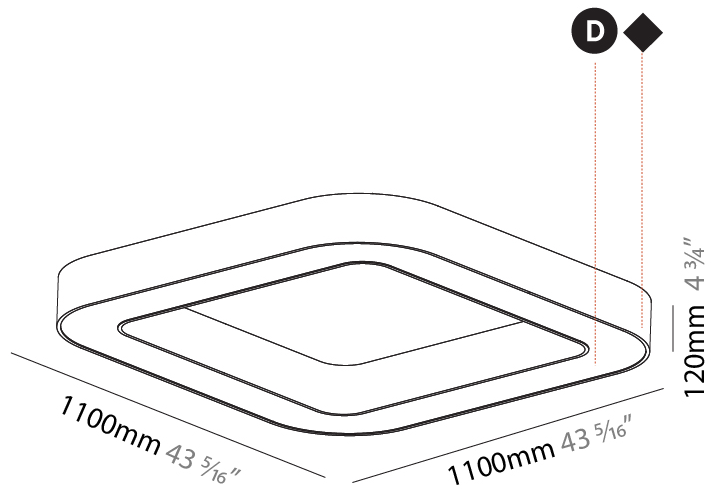

GENERAL

Series: Glorious
Subseries: Glorious Quantum
Brand: Prolight
Division: Architectural
Mounting Type: Surface
Mounting Location: Ceiling
Subcategory: Ambient

PHYSICAL

Shape: Square
Length (mm): 1100
Length (in): 43 5/16
Width (mm): 1100
Width (in): 43 5/16
Height (mm): 120
Height (in): 4 3/4
Light Distribution: Direct
Weight (kg): 14.2
Weight (lbs): 31.24
Diffuser: [PMMA - Opal or Micro-Prism](#)
[Fixture Finish: SSR / BKV / CWI / CRY / HAB / UFT / ITA / RUA / FTG / MYG / LOD / PUS / FRO / FUP / KIA / POP / BLS / SPG / MEY / GOH / GUM / CHC / COM / ABZ / JAG / OBR / MOS / ROR](#)
Fixture Material: Aluminum

ELECTRICAL

Lamp Type: LED (Zhaga Standard)
Input Wattage (W): 60
Total Output Wattage (W): 48 / 38.4 (3500K)
[Dimming: Non-Dimming / Phase Dimming (120Vac only) / 0-10V Dimming](#)
Driver Included: Yes
Driver Location: Integrated
Driver Type: Constant Current - 120 / 277Vac
Driver Class: Class 2
Input Voltage (V): 120 - 277
Constant Current (MA): 350 / 1200 (3500K)

LED

[Color Temperature (°K): 3000 / 3500 / 4000](#)
Max. Delivered Lumen (lm): 5540 / 5733 / 5850
CRI: >80 CRI
Efficiency (%): 65
Lamp Life (hrs): 50000

OPTICAL

RATINGS AND CERTIFICATIONS

Certified By: Certified for North American Standards
IP rating: IP20