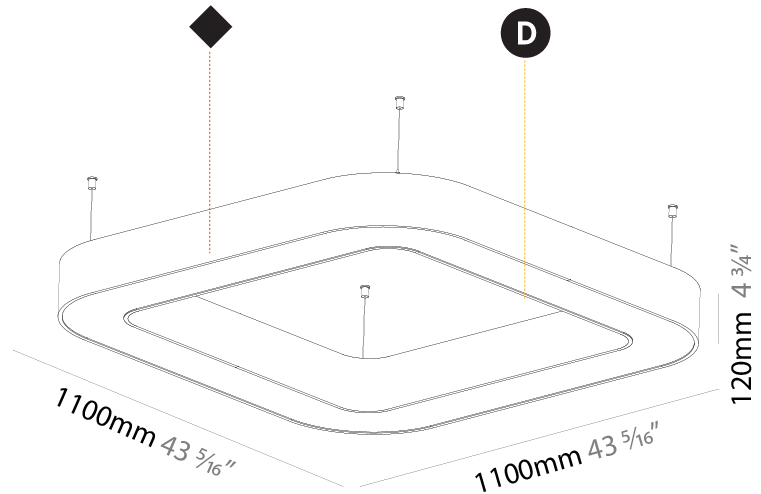

GENERAL

Series: Glorious
Subseries: Glorious Quantum
Brand: Prolicht
Division: Architectural
Mounting Type: Suspension
Mounting Location: Ceiling
Subcategory: Ambient

PHYSICAL

Shape: Square
Length (mm): 1100
Length (in): 43 ⁵/₁₆"
Width (mm): 1100
Width (in): 43 ⁵/₁₆"
Height (mm): 120
Height (in): 4 ³/₄"
Max. Overall Height (mm): 2120
Max. Overall Height (in): 83 ⁷/₁₆"
Light Distribution: Direct
Weight (kg): 13.125
Weight (lbs): 28.88
Diffuser: PMMA - Opal or Micro-Prism
Fixture Finish: SSR / BKV / CWI / CRY / HAB / UFT / ITA / RUA / FTG / MYG / LOD / PUS / FRO / FUP / KIA / POP / BLS / SPG / MEY / GOH / GUM / CHC / COM / ABZ / JAG / OBR / MOS / ROR
Fixture Material: Aluminum

ELECTRICAL

Lamp Type: LED (Zhaga Standard)
Input Wattage (W): 60
Total Output Wattage (W): 48 / 38.4 (3500K)
Dimming: Non-Dimming / Phase Dimming (120Vac only) / 0-10V Dimming
Driver Included: Yes
Driver Location: Integrated
Driver Type: Constant Current - 120 / 277Vac
Driver Class: Class 2
Input Voltage (V): 120 - 277
Constant Current (MA): 350 / 1200 (3500K)

LED

Color Temperature (°K): 3000 / 3500 / 4000
Max. Delivered Lumen (lm): 5540 / 5733 / 5850
CRI: >80 CRI
Efficiency (%): 65
Lamp Life (hrs): 50000

OPTICAL

RATINGS AND CERTIFICATIONS

Certified By: Certified for North American Standards
IP rating: IP20